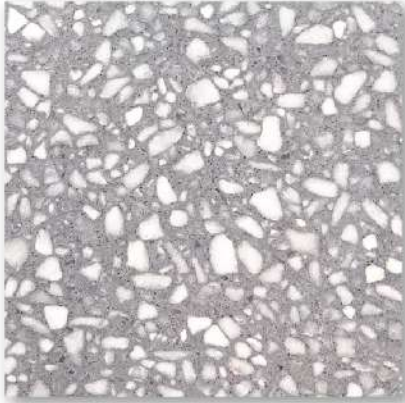

PRODIGY

Monochrome Series ●

Galaxy grey
PD-T077 1600x2400x18 mm.