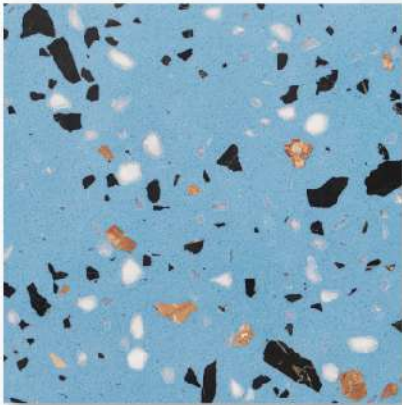

Mocha
PD-T041 1600x2400x20 mm.

Latte
PD-T002 1800x2700x18 mm.

Charming sky
PD-T086 1600x2400x18 mm.

Marioni blue
PD-T076 1800x2700x18 mm.

Celestial blue
PD-T075 1800x2700x18 mm.

Blue hawaii
PD-T049 1800x2700x18 mm.