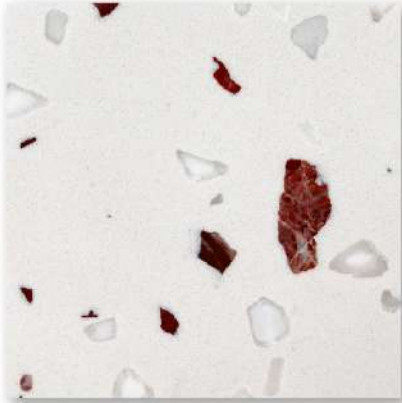

Red velvet
PD-T074   1800x2700x18 mm.