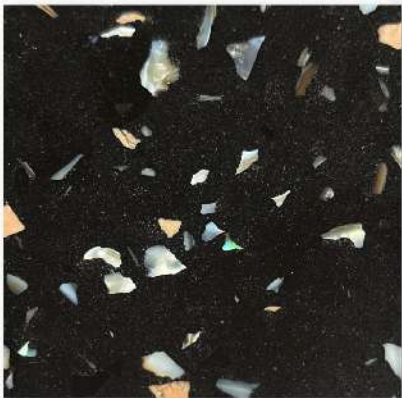

Nero tropicale
PD-T088 1800x2700x18 mm.