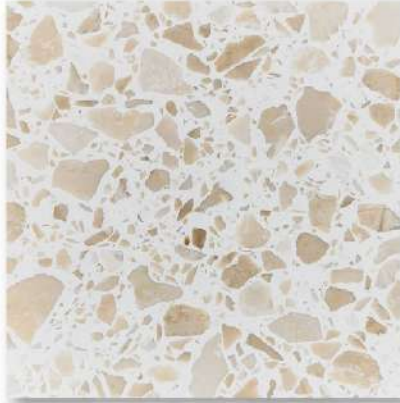

White almond
PD-T036 1800x2700x18 mm.

Panacotta
PD-T013 1800x2700x18 mm.

Black pink
PD-T073 1800x2700x20 mm.

Baby apron
PD-T070 1800x2700x18 mm.

Pistachio
PD-T018 1800x2700x18 mm.

Pinky pine
PD-T017 1800x2700x18 mm.