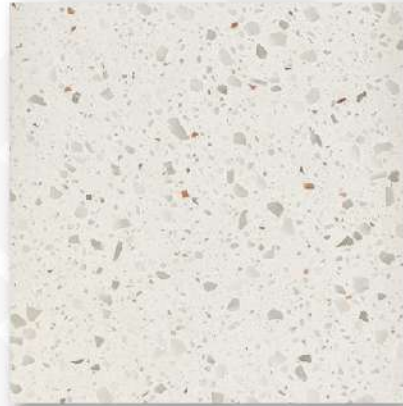

Snow white
PD-T004 1800x2700x18 mm.