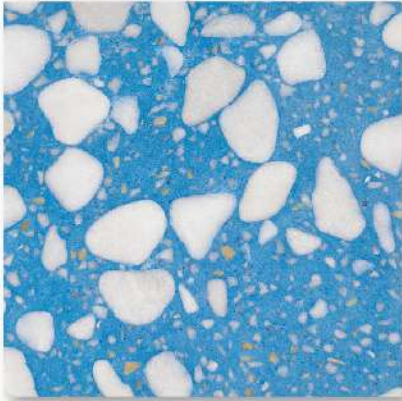

Mocha
PD-T041 1600x2400x20 mm.

Latte
PD-T002 1800x2700x18 mm.

Charming sky
PD-T086 1600x2400x18 mm.

Marioni blue
PD-T076 1800x2700x18 mm.

Celestial blue
PD-T075 1800x2700x18 mm.

Blue hawaii
PD-T049 1800x2700x18 mm.