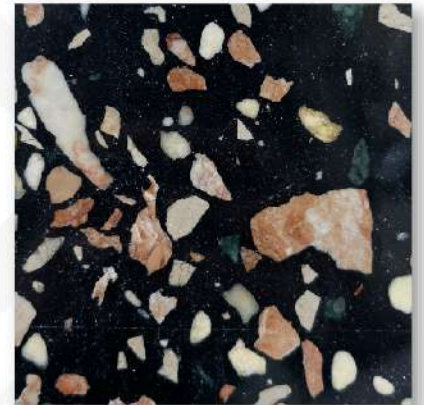

Mocha
PD-T041 1600x2400x20 mm.

Latte
PD-T002 1800x2700x18 mm.

Charming sky
PD-T086 1600x2400x18 mm.

Marioni blue
PD-T076 1800x2700x18 mm.

Celestial blue
PD-T075 1800x2700x18 mm.

Blue hawaii
PD-T049 1800x2700x18 mm.

Matcha
PD-T003 1800x2700x18 mm.

Nero fantasia
PD-T072 1800x2700x18 mm.

Nero tropicale
PD-T088 1800x2700x18 mm.

Marron de luxe
PD-T014 1800x2700x18 mm.

Veneto verona
PD-T050 1600x2400x18 mm.

Marron dorato
PD-T044 1600x2400x18 mm.