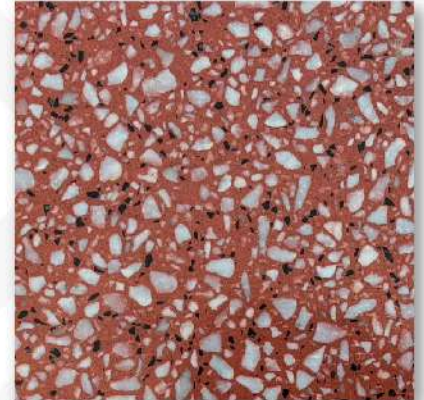

Grapefruit
PD-T026 1600x2400x18 mm.