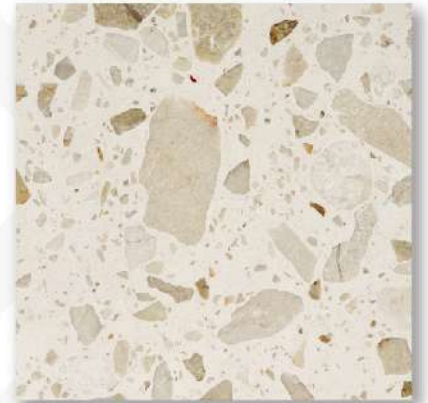

Mocha
PD-T041 1600x2400x20 mm.

Latte
PD-T002 1800x2700x18 mm.

Charming sky
PD-T086 1600x2400x18 mm.

Marioni blue
PD-T076 1800x2700x18 mm.

Celestial blue
PD-T075 1800x2700x18 mm.

Blue hawaii
PD-T049 1800x2700x18 mm.