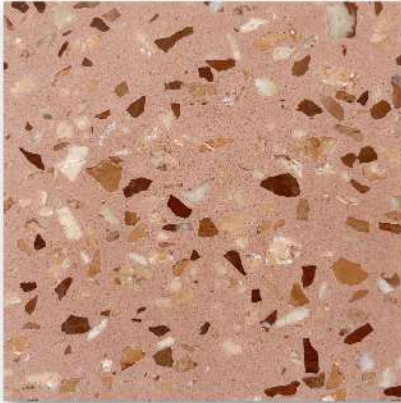

Marron de luxe
PD-T014 1800x2700x18 mm.