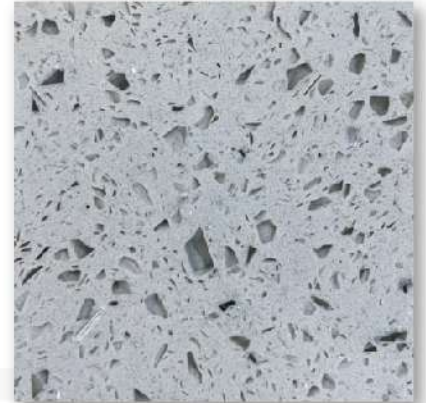

Stylish white
PD-T007 1800x2700x18 mm.

Snow white
PD-T004 1800x2700x18 mm.

Cebra
PD-T052 1600x2400x18 mm.

Oreo
PD-T051 1800x2700x18 mm.

White pearl
PD-Q002 1600x3200x20 mm.

Quartz grey
PD-Q004 1800x2700x15 mm.