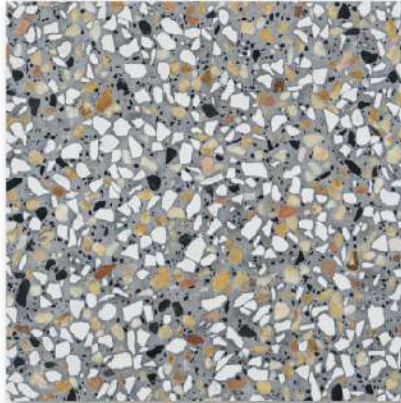

Matcha
PD-T003 1800x2700x18 mm.

Nero fantasia
PD-T072 1800x2700x18 mm.

Nero tropicale
PD-T088 1800x2700x18 mm.

Marron de luxe
PD-T014 1800x2700x18 mm.

Veneto verona
PD-T050 1600x2400x18 mm.

Marron dorato
PD-T044 1600x2400x18 mm.