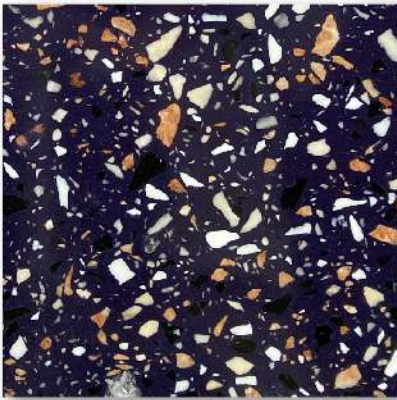

Mocha
PD-T041 1600x2400x20 mm.

Latte
PD-T002 1800x2700x18 mm.

Charming sky
PD-T086 1600x2400x18 mm.

Marioni blue
PD-T076 1800x2700x18 mm.

Celestial blue
PD-T075 1800x2700x18 mm.

Blue hawaii
PD-T049 1800x2700x18 mm.

Matcha
PD-T003 1800x2700x18 mm.

Nero fantasia
PD-T072 1800x2700x18 mm.

Nero tropicale
PD-T088 1800x2700x18 mm.

Marron de luxe
PD-T014 1800x2700x18 mm.

Veneto verona
PD-T050 1600x2400x18 mm.

Marron dorato
PD-T044 1600x2400x18 mm.

Violet
PD-T125 1600x2400x18 mm.

Ricco nero
PD-T005 1600x3200x20 mm.

Grapefruit
PD-T026 1600x2400x18 mm.

Summer
PD-T027 1600x2400x20 mm.

Terracotta
PD-T020 1600x2400x18 mm.

Cherry
PD-T023 1800x2700x18 mm.

PRODIGY